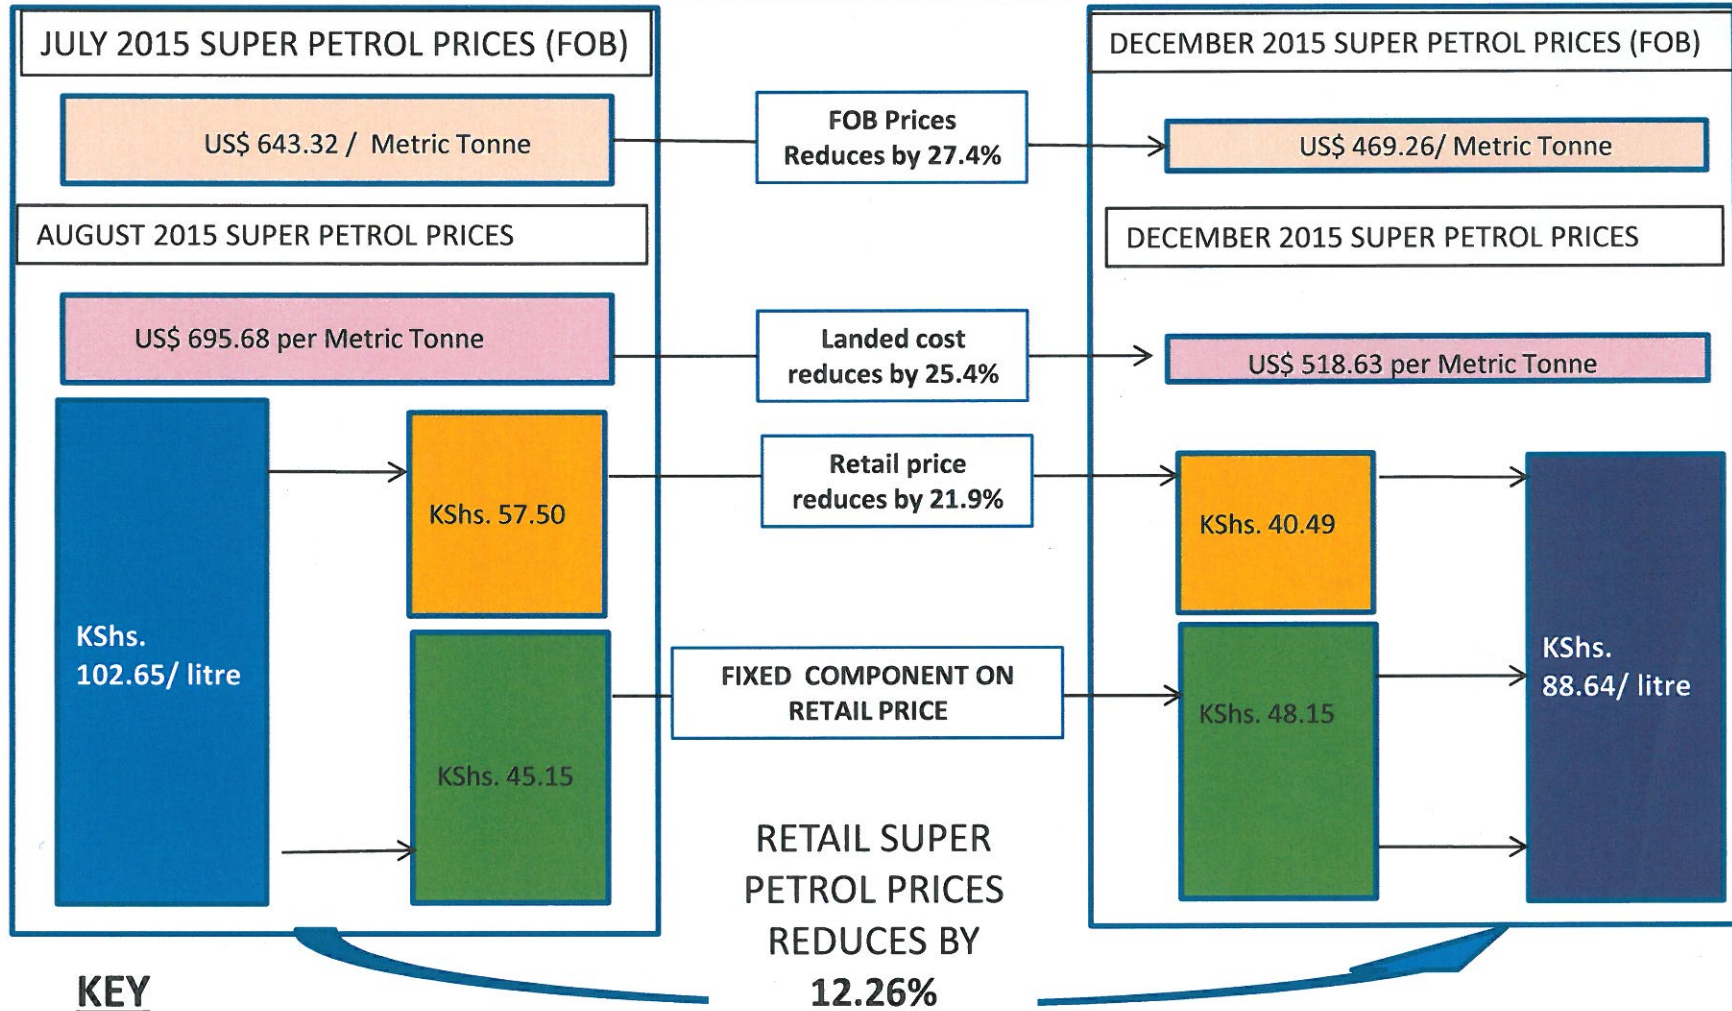

SUPER PETROL PRICE BREAK DOWN

J141